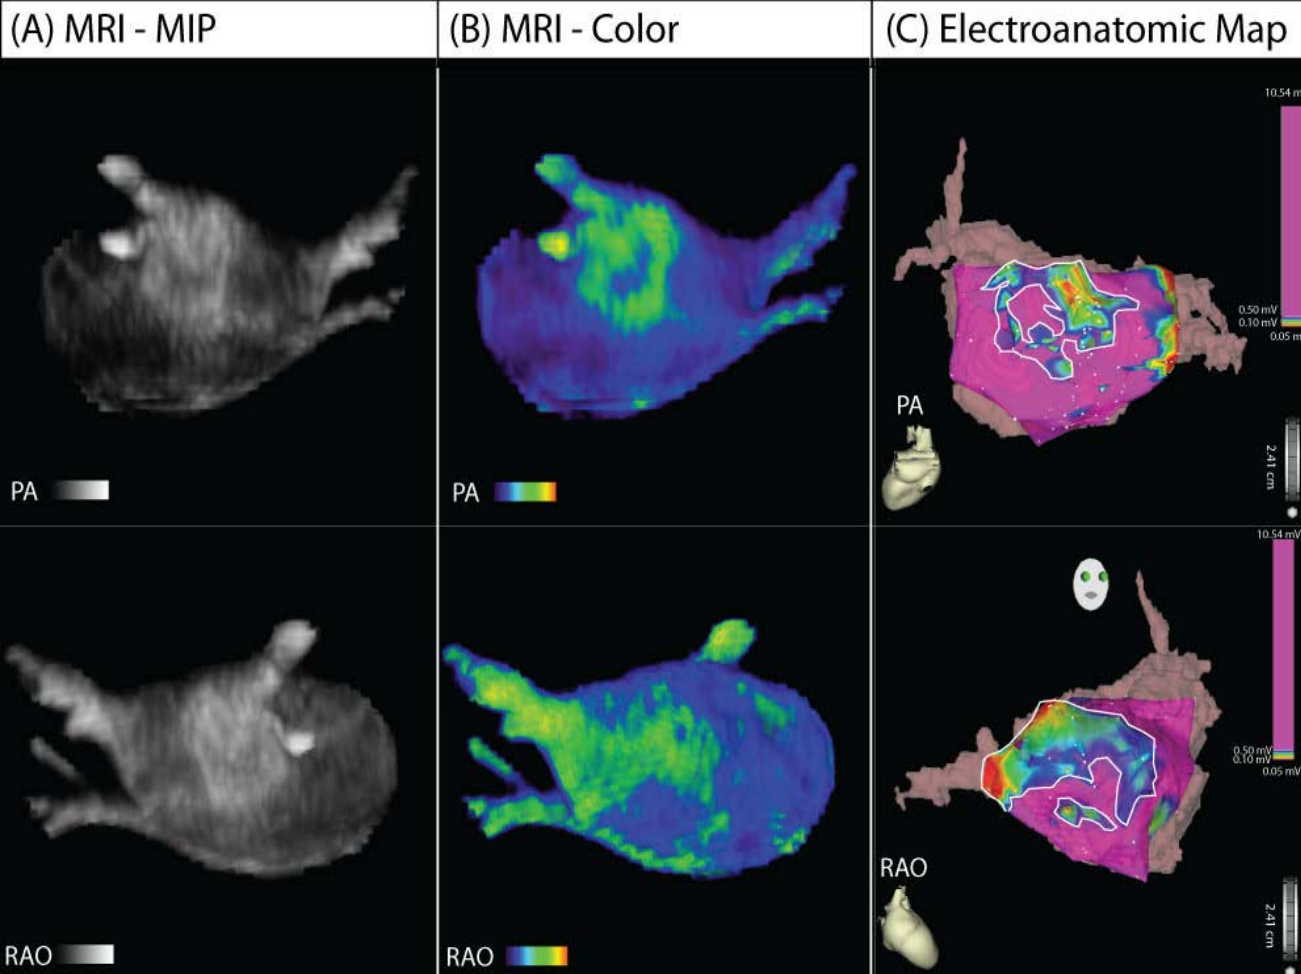

Machine Learning Allows the Building of Patient Specific Models.

It can be difficult to apply new therapies because of how labor intensive it can be to create models outside of the research lab. Machine learning can be leveraged to segment images rapidly and efficiently without losing accuracy.

Quantifying the Severity of Atrial Fibrillation

Atrial fibrillation actively changes the structure of the heart, entrenching the arrhythmia and making it more difficult to treat.

Structural Changes in the Heart Correspond to Electrical Changes.

- These structural changes aren't always reflected in the way the disease manifests; but strongly predict response to therapy.
- They are really hard to see without an invasive study, though. Medical imaging alongside computer vision, segmentation, and machine learning assessment can give insight to how far along the disease really is. This information then informs treatment options leading to better outcomes.

MRI studies (A) combined with machine vision techniques (B, C) can create patient specific models of disease that are predictive of electrical abnormalities (D).

Pictures Worth Thousands of Words.

MRI combined with image processing pipelines provide a powerful tool to inform doctors how to treat arrhythmias. Visualizations can help providers plan intervention and then to communicate findings and care plans to the patient.