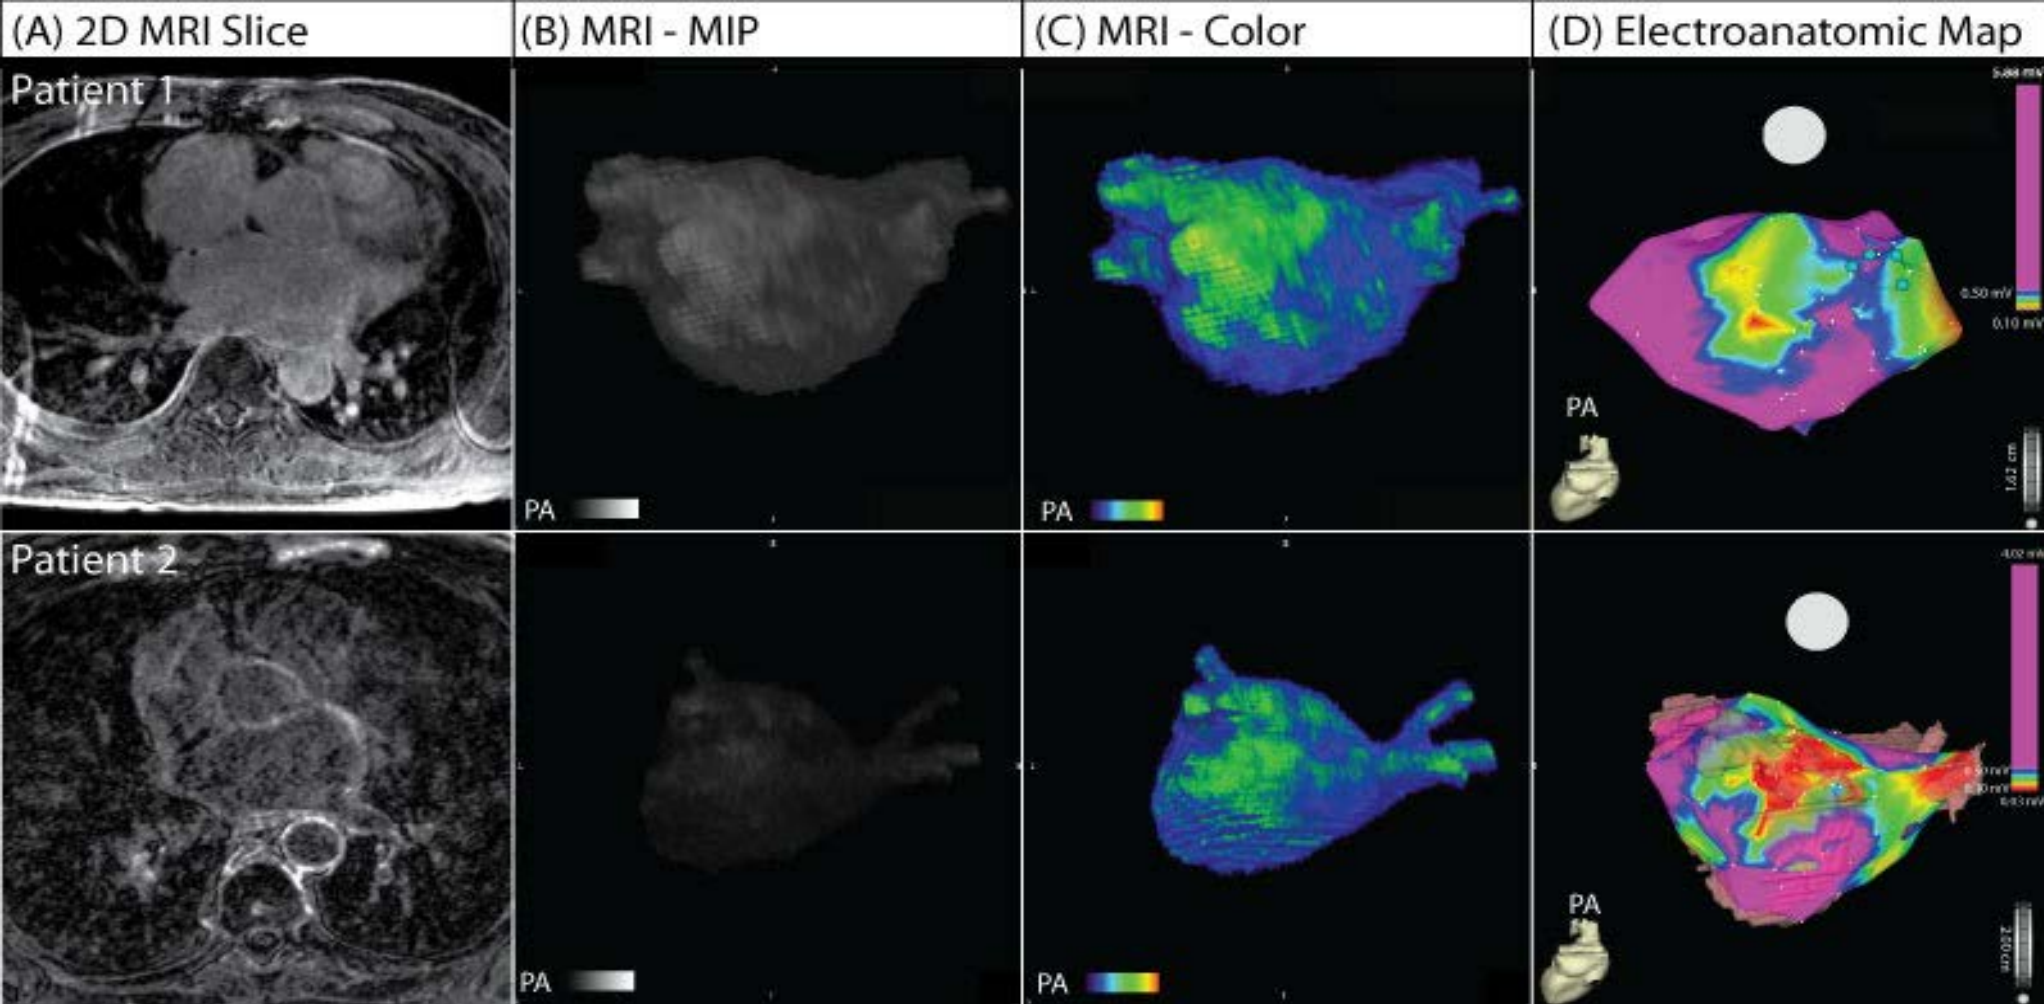

Quantifying the Severity of Atrial Fibrillation

Atrial fibrillation actively changes the structure of the heart, entrenching the arrhythmia and making it more difficult to treat.

Structural Changes in the Heart Correspond to Electrical Changes.

- These structural changes aren't always reflected in the way the disease manifests; but strongly predict response to therapy.
- They are really hard to see without an invasive study, though. Medical imaging alongside computer vision, segmentation, and machine learning assessment can give insight to how far along the disease really is. This information then informs treatment options leading to better outcomes.

MRI studies (A) combined with machine vision techniques (B, C) can create patient specific models of disease that are predictive of electrical abnormalities (D).

Pictures Worth Thousands of Words.

MRI combined with image processing pipelines provide a powerful tool to inform doctors how to treat arrhythmias. Visualizations can help providers plan intervention and then to communicate findings and care plans to the patient.