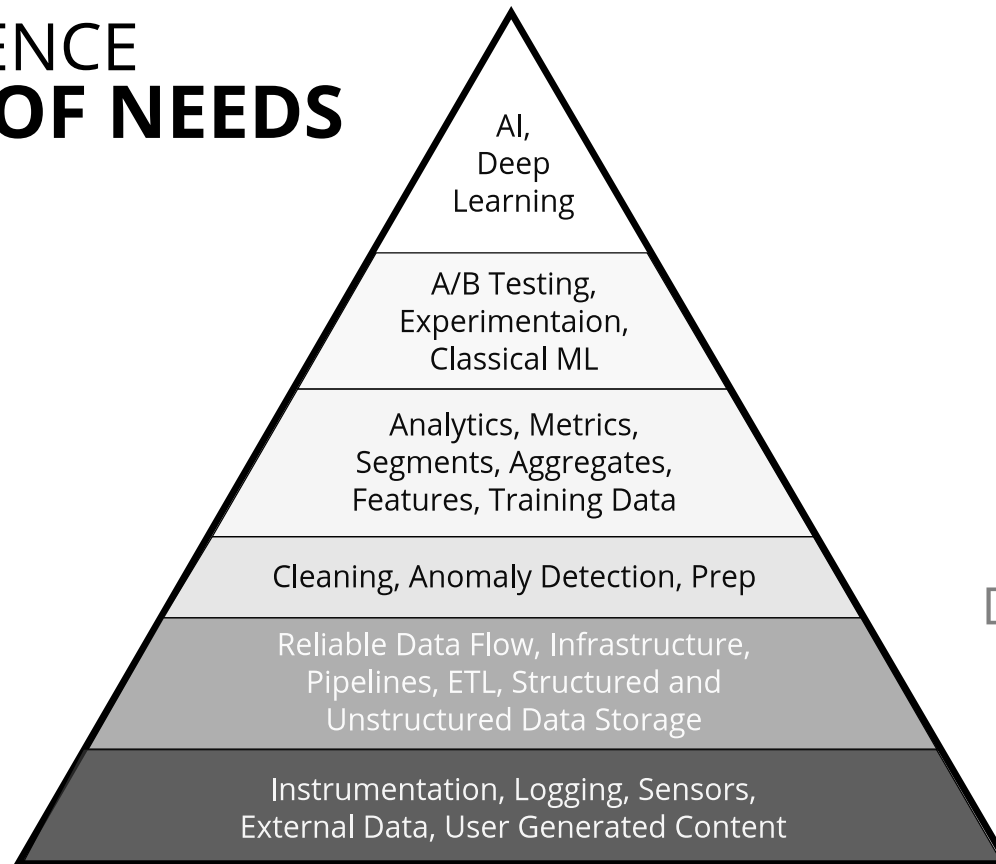

Adapted from Monica Rogati/Hackernoon

Learn/Optimize

Aggregate/Label

Explore/Transform

Move/Store

Collect

Data Science

Data Engineering

Acorn optimizes your images on demand. Upload a high resolution and set a focal point, new versions will be created as needed to ensure that they look sharp and load quickly.

Workflows.

Design editorial workflows and ensure quality by creating limited accounts for editors or moderators, and approving content changes before they are published.